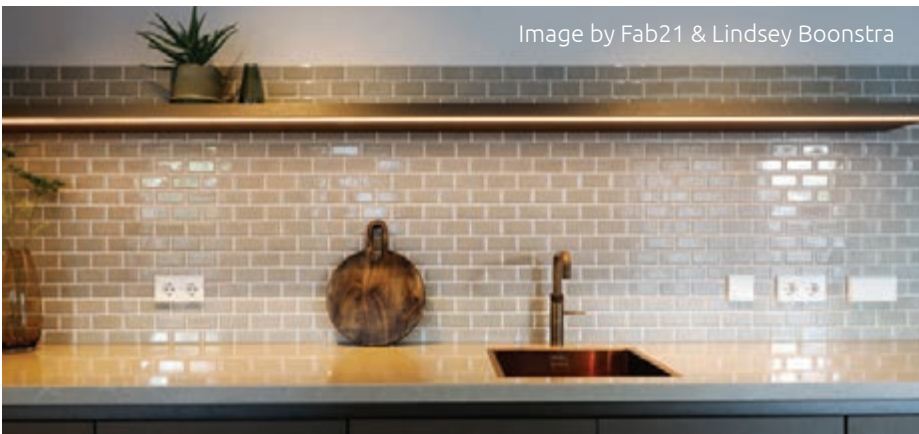

22

Venice Tip:

Experiment with grout to create the most striking designs with the Venice mosaics!

Although we are not about showing favouritism, we do have a weak spot for our Sevilla collection.

Sevilla Kitkat 20/22x145 26

Sevilla Kitkat Mini & Oval 27

Valencia Series: Sustainability at its finest! The Valencia collection includes mosaics made from recycled window glass. Go all out with one of the bright mixes or keep things more minimal with the matt mosaics.

Valencia Gloss Mix 23x49 28

Valencia Matt 23x49 29

Valencia Tips & Tricks 30

Venice Series: Playful pennyround. A fun alternative to more common mosaic shapes.

Venice Pennyround Glossy & Matt

Glazed Porcelain 19Ø 31

Rich in shape, plain in colour. The Paris collection includes mosaics in contemporary and distinctive shapes.

Paris 32

Image by Fab21 & Lindsey Boonstra

Natural Stone: Calm and rustic, ensuring a relaxed atmosphere in any interior. The Natural Stone collection includes three types of mosaics, made from marble or river stone.

Natural Stone 34

P.O.S. Displays 35

Specifications 36

Inspiration Projects 38

About Us 39