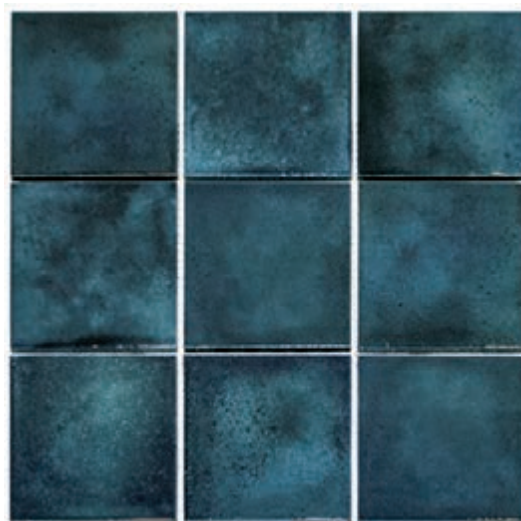

KAG10700 Indigo Glossy