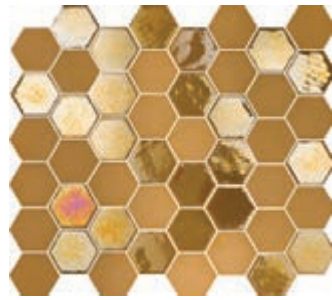

VAL035 Mustard