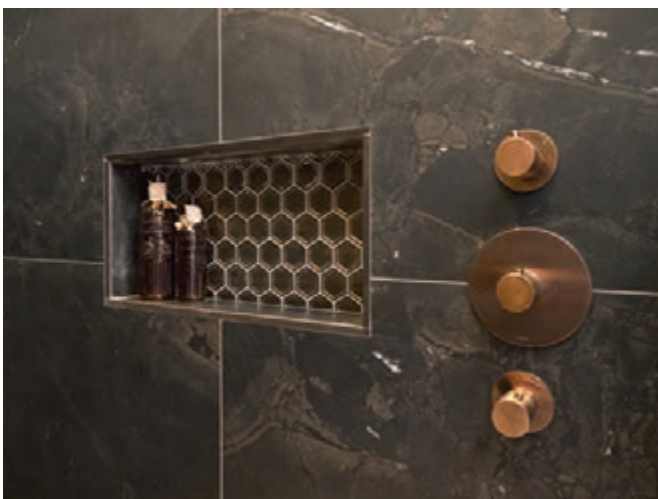

Tip:

applying this mosaic in a niche gives a subtle yet eye-catching touch to the room!