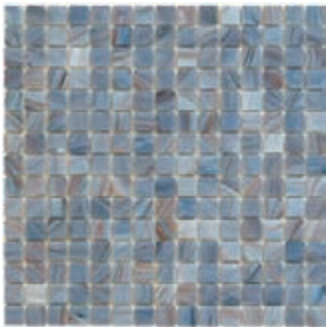

AMSTERDAM 20X20 GOLD

THE MOSAIC FACTORY

GMG251 Cyan