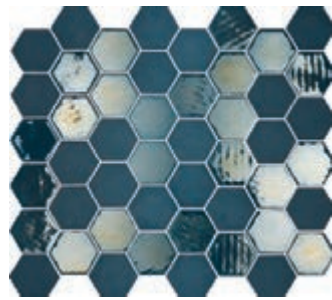

VAL650 Blue