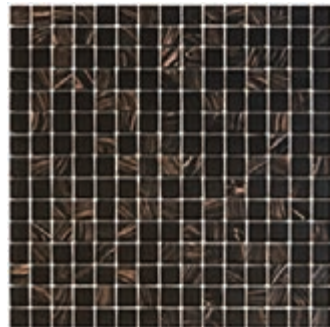

GMG361 Black