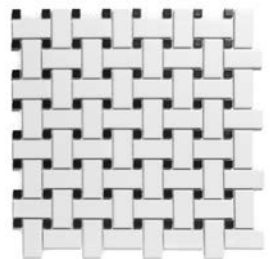

Basket Wave
PABW140925
Black/White Matt