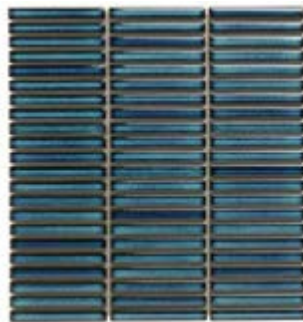

## SEVILLA KIT-KAT MINI FINGERS GLOSSY & MATT GLAZED PORCELAIN 12X92

SEF12078 Pink Glossy

SEF12100 White Glossy

SEF12115 Soft White Glossy

SEF12325 Grey Blue Speckle

SEF12525 Light Green

SEF12625 Azure Speckle