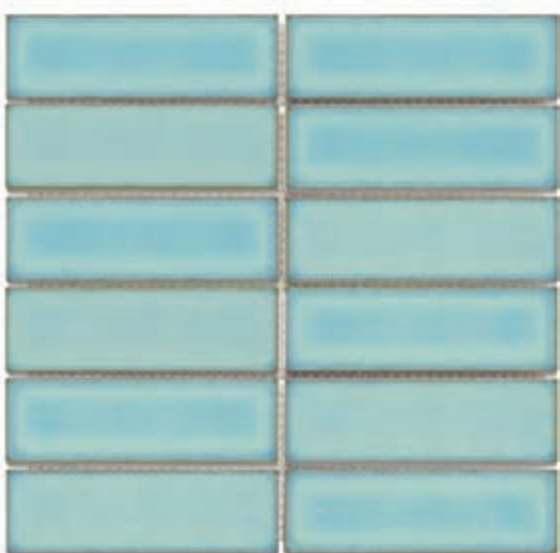

AF45125 Glossy Turquoise 45x145