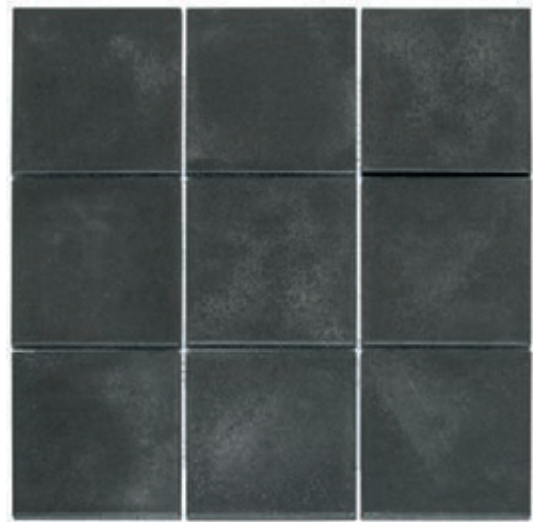

# KASBA MATT GLAZED PORCELAIN 10X10

*New in 2023!*

KAM10010 White Matt R10

KAM10725 Indigo Matt R10

KAM10025 Ocean Blue Matt R10

KAM10925 Black Matt R10

KAM10525 Forest Green Matt R10

KAM10112 Terra Matt R10