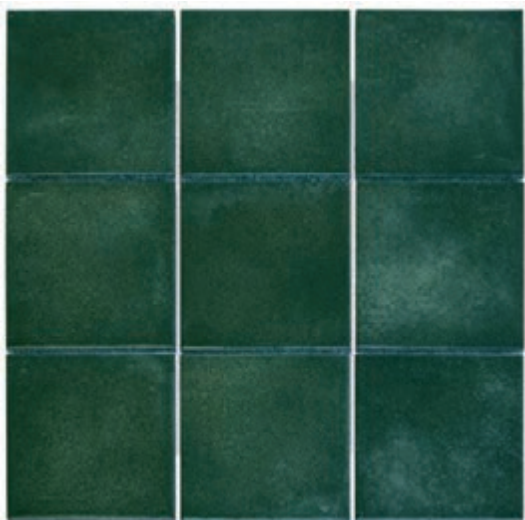

# KASBA MATT GLAZED PORCELAIN 10X10

*New in 2023!*

KAM10010 White Matt R10

KAM10725 Indigo Matt R10

KAM10025 Ocean Blue Matt R10

KAM10925 Black Matt R10

KAM10525 Forest Green Matt R10

KAM10112 Terra Matt R10